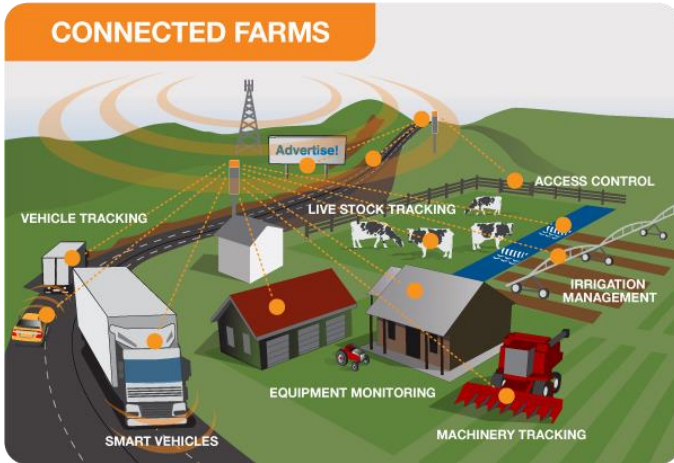

# Perubahan cara pengaturan dalam suatu komunitas : *Smart City*

## Use Case

## Technology Access

		4G	5G
<b>Intelligent Grid</b>	• Remote Operation		
	• Grid Integration		
	• Intelligent Power Distribution		
	• Precise Load Control		
<b>Smart Security</b>	• Ultra HD security monitoring		
	• Security Inspection by drones		
<b>Smart Mobility</b>	• Communications and entertainment on high-speed rails		
	• AR-supported navigation		
	• Intelligent traffic planning		
	• Vehicle platooning		
	• Remote driving		
	• Autonomous driving		

# Perubahan cara bekerja : *Smart Production*

*Intelligent Planting, smart animal farming, livestock tacking, farming drones*

*Off-site logistics tracking and delivery, Large Dispatching, pengawasan jarak jauh*